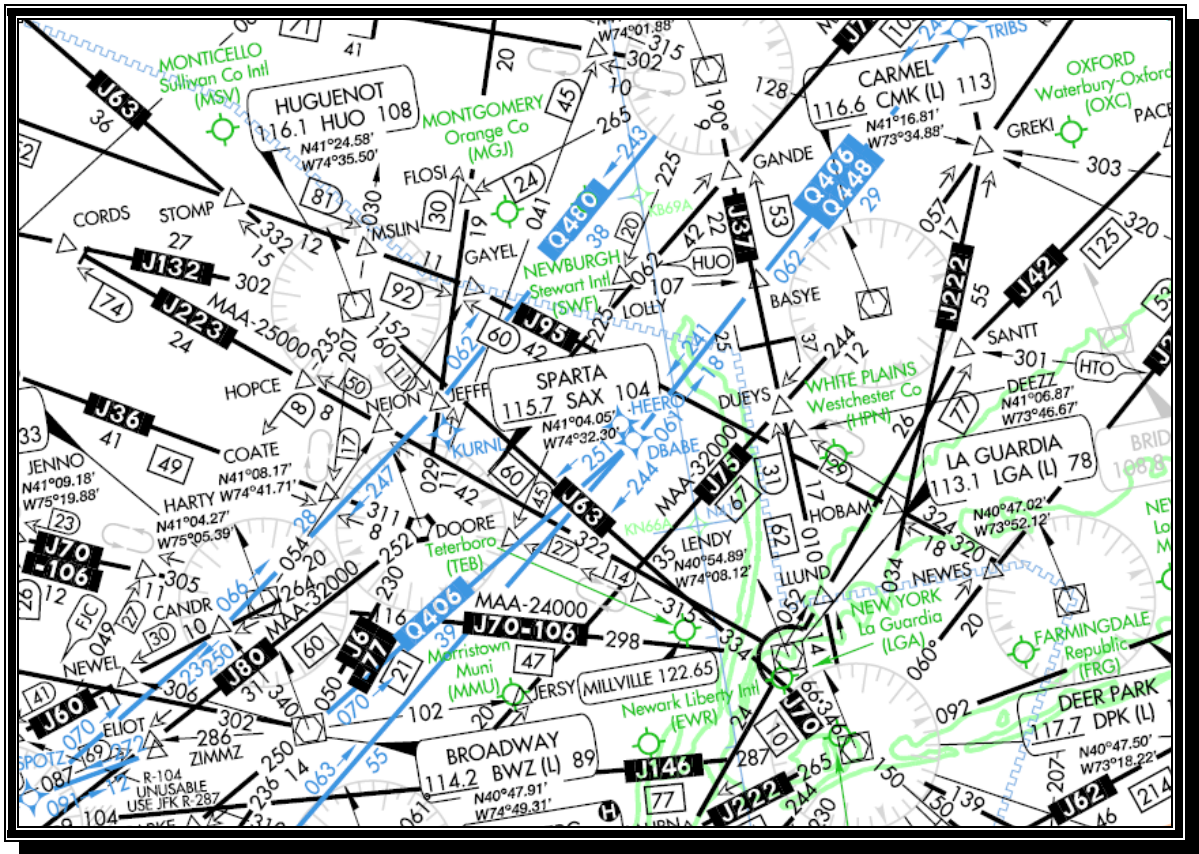

U.S. Department
of Transportation

Federal Aviation
Administration

Minimum Enroute IFR Altitudes Over Particular Routes and Intersections

January 2013 Aeronautical Information Management
AJV-21
1-202-267-7755