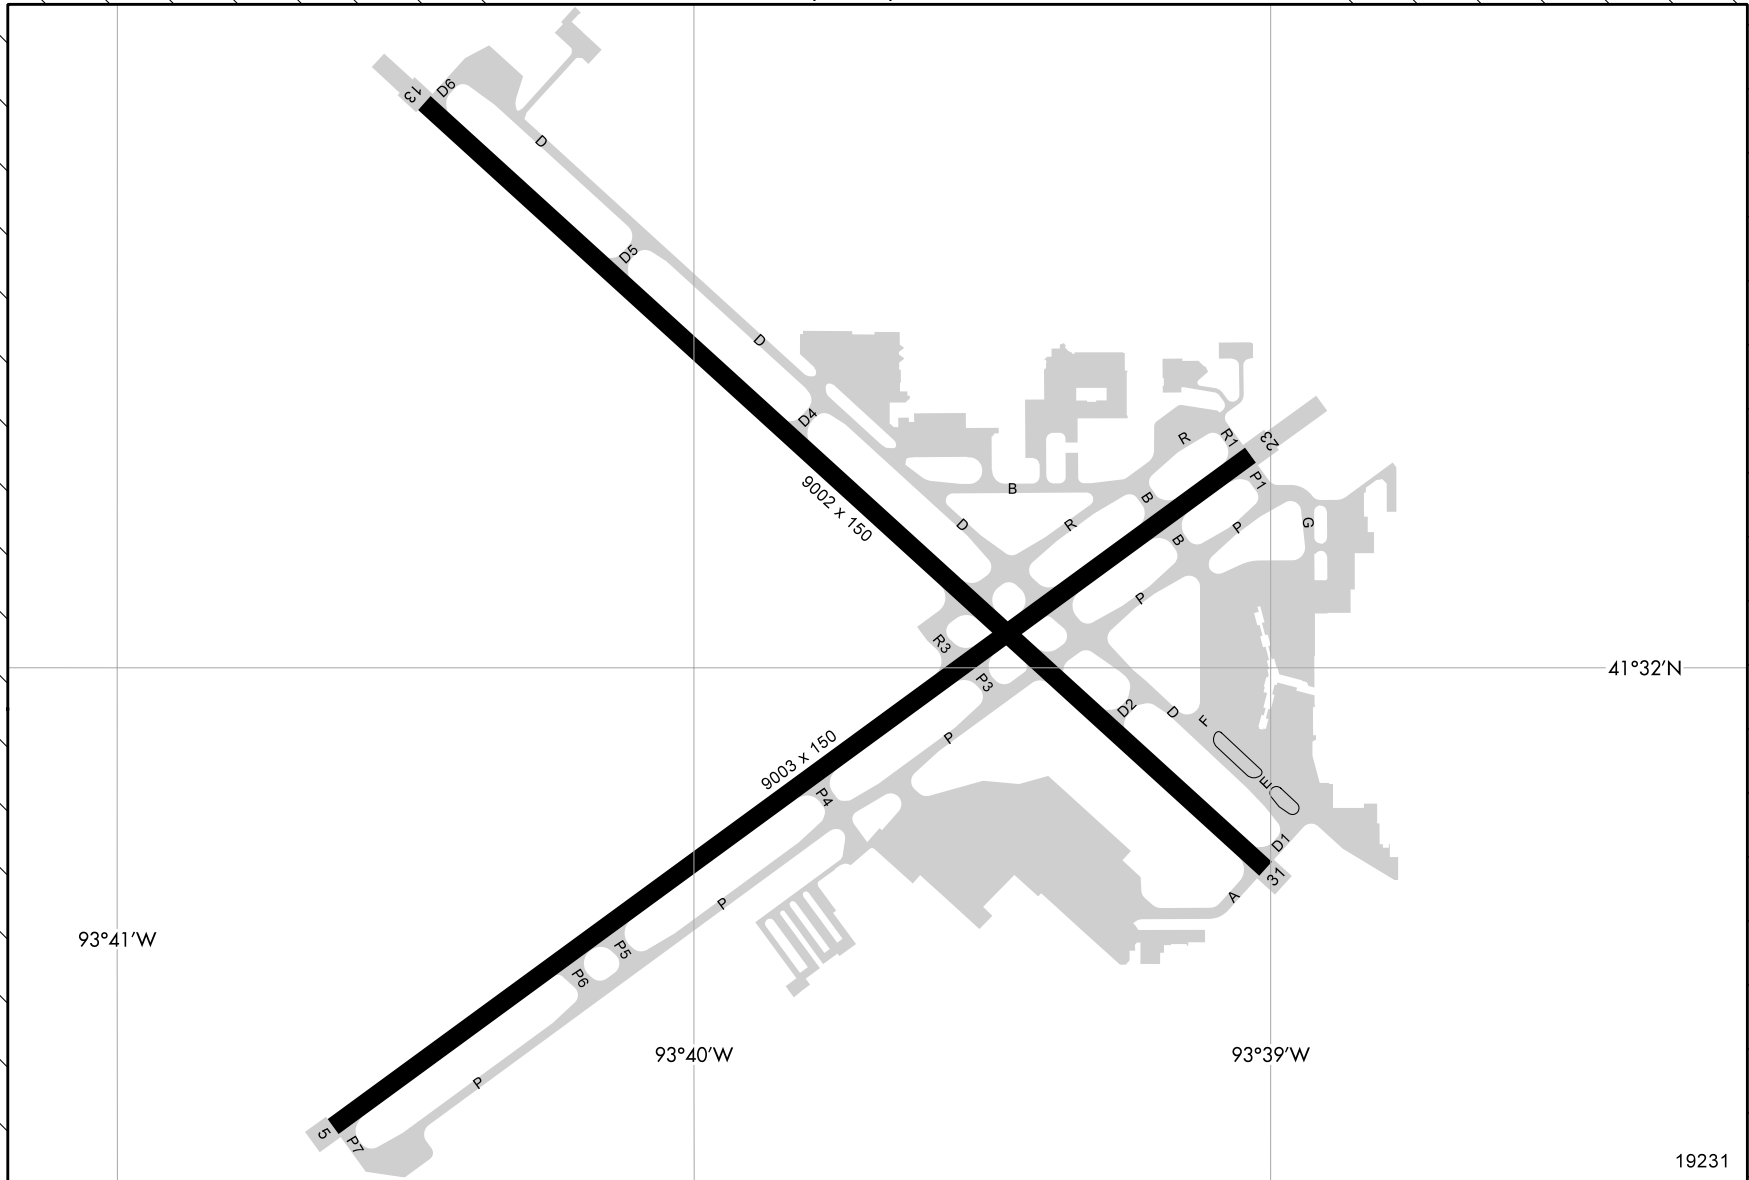

CONSTRUCTION NOTICE

Des Moines Intl (DSM) Des Moines, Iowa

NOTAM		START DATE	FINISH DATE
xx/xxx	xxx	xxx	xxx

NOTE: This diagram is intended to display published NOTAMS and is checked and updated daily (Mon.- Fri only; no holidays); temporary closures/openings of less than 24 hours are not depicted; runway length shown is maximum length (shortened distances are not depicted); diagrams containing new runway surfaces will be deleted after (FAA) revised airport diagrams are published. Always CHECK CURRENT NOTAMS